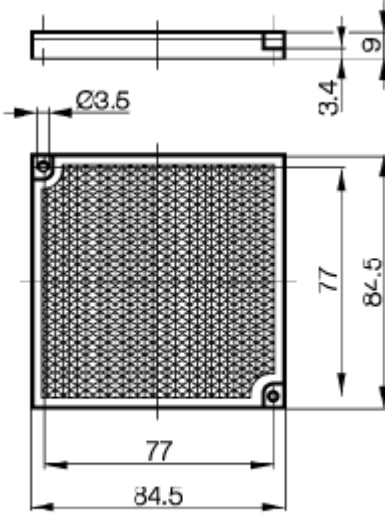

Accessories  
 BOS R-11  
 high performance reflector, rectangular

**Common Data**

Usable with for retroreflective  
 125%

**Mechanical Data**

Measurements BxHxT or DxT mm 84.5x84.5

Mounting two M4 screws

FX1269