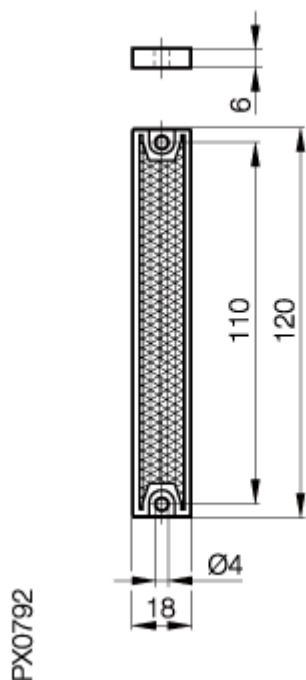

Accessories
BOS R-5
reflector, rectangular

Common Data

Usable with	for retroreflective
Ambient temperature range	0...+50°C
Range	40%

Mechanical Data

Measurements BxHxT or DxT	mm	120x18
Mounting		two M4 screws