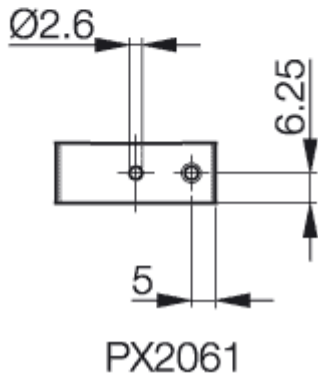

Accessories
 BOS R-28
 reflector, quader

Common Data

Usable with with retroflective
0...+50

Mechanical Data

Measurements BxHxT or DxT mm 33x12,5x13,5

Housing material PMMA

Mounting to glue

If not differently indicated,
 all values by IEC 947-5-2 (DIN EN60947-5-2)
 Specifications subject to change