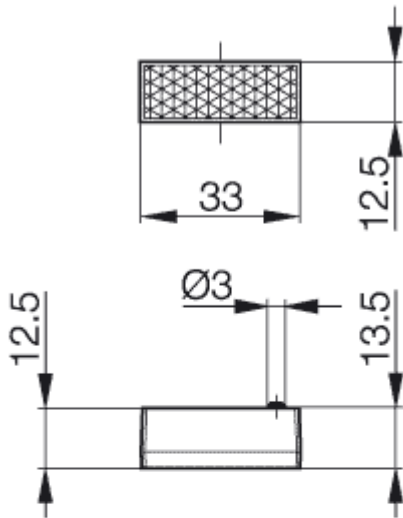

Accessories
 BOS R-28
 reflector, quader

Common Data

Usable with with retroflective
0...+50

Mechanical Data

Measurements BxHxT or DxT mm 33x12,5x13,5

Housing material PMMA

Mounting to glue

If not differently indicated,
 all values by IEC 947-5-2 (DIN EN60947-5-2)
 Specifications subject to change