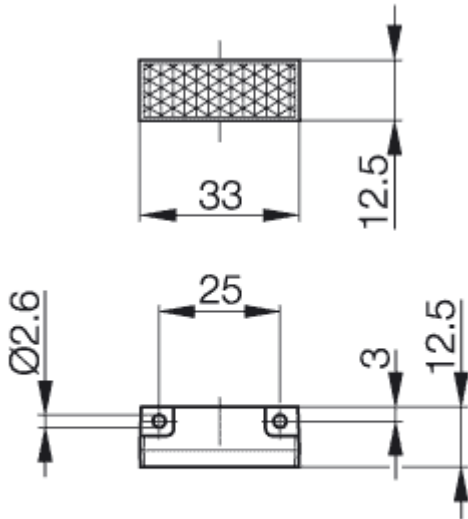

Accessories
 BOS R-29
 reflector, quader

Common Data

Usable with with retroreflective
 0...+50

Mechanical Data

Measurements BxHxT or DxT mm 33x12,5x12,5
 Housing material PMMA

PX2062

If not differently indicated,
 all values by IEC 947-5-2 (DIN EN60947-5-2)
 Specifications subject to change