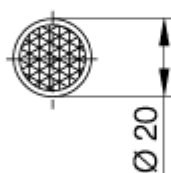

**Accessories**  
**BOS R-16**  
miniature reflector, round

**Common Data**

Usable with

for laser retroreflective

**Mechanical Data**

Measurements BxHxT or DxT

mm Ø20.5

Mounting