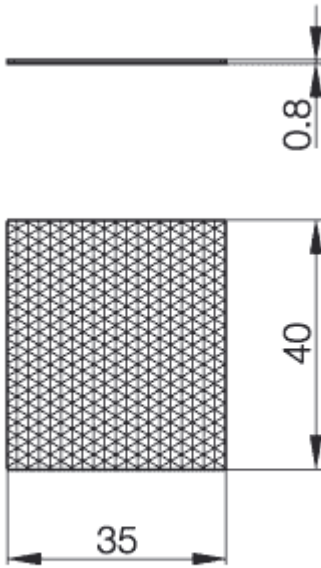

Accessories
BOS R-30
Reflective Tape, rectangular

PX2063

Common Data

Usable with for retroreflective, too with polarized light

Range 40%

Mechanical Data

Measurements BxHxT or DxT mm 35x40x0,8

Mounting self-adhesive